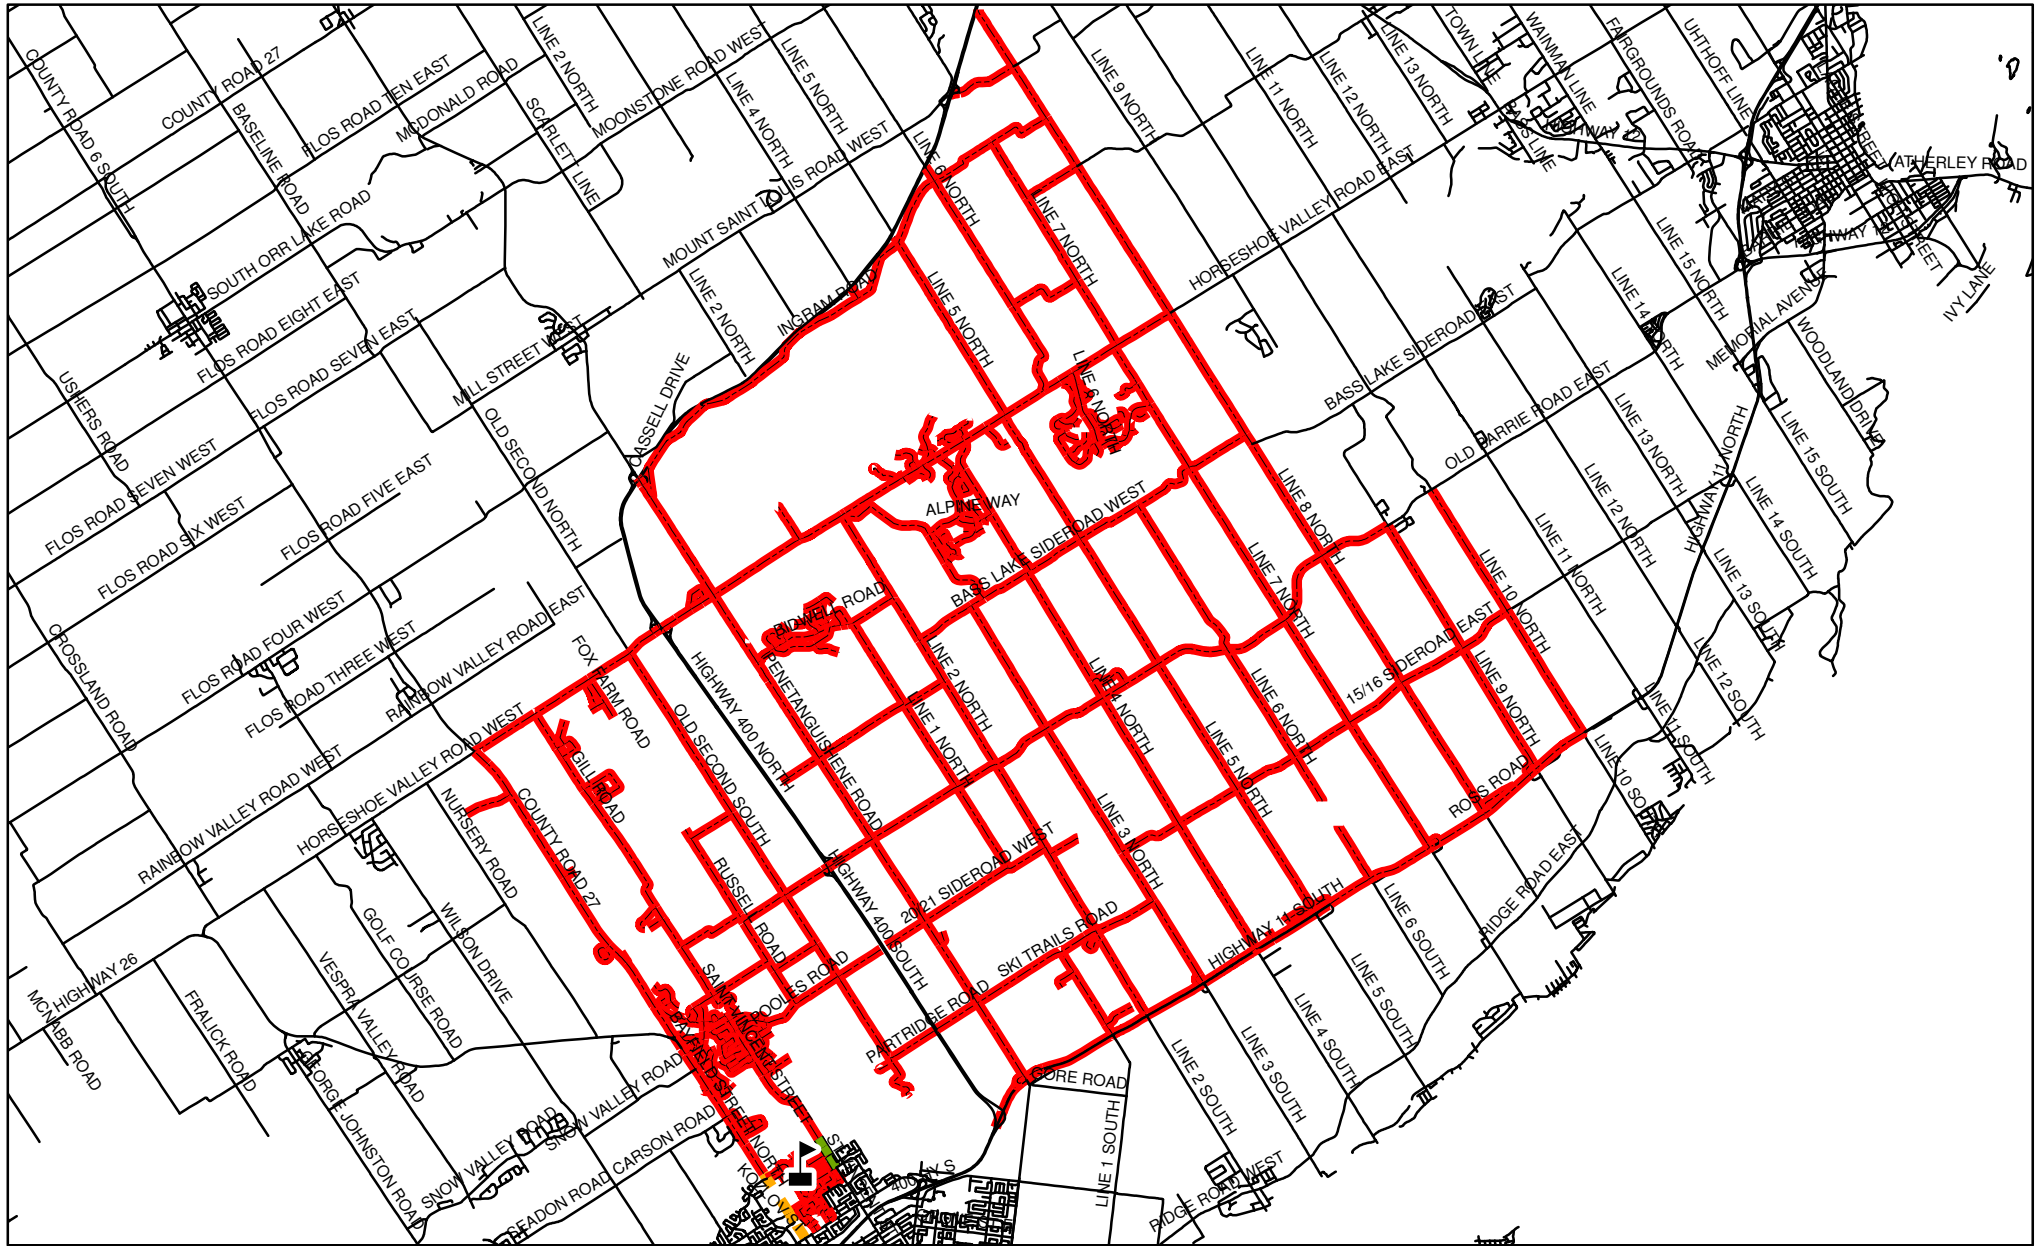

SISTER CATHERINE DONNELLY CATHOLIC ELEMENTARY SCHOOL BOUNDARY MAP

Legend

-  Elementary School
-  Roads
-  Sister Catherine Donnelly
-  Sister Catherine Donnelly (Odd)
-  Sister Catherine Donnelly (Even)

Boundaries are subject to change. Please confirm all boundary inquiries with the Simcoe Muskoka Catholic District School Board.

SIMCOE MUSKOKA CATHOLIC DISTRICT SCHOOL BOARD

Kilometers

Sister Catherine Donnelly Catholic Elementary School, Barrie
CATCHMENT AREA
 Updated as of: August 2015