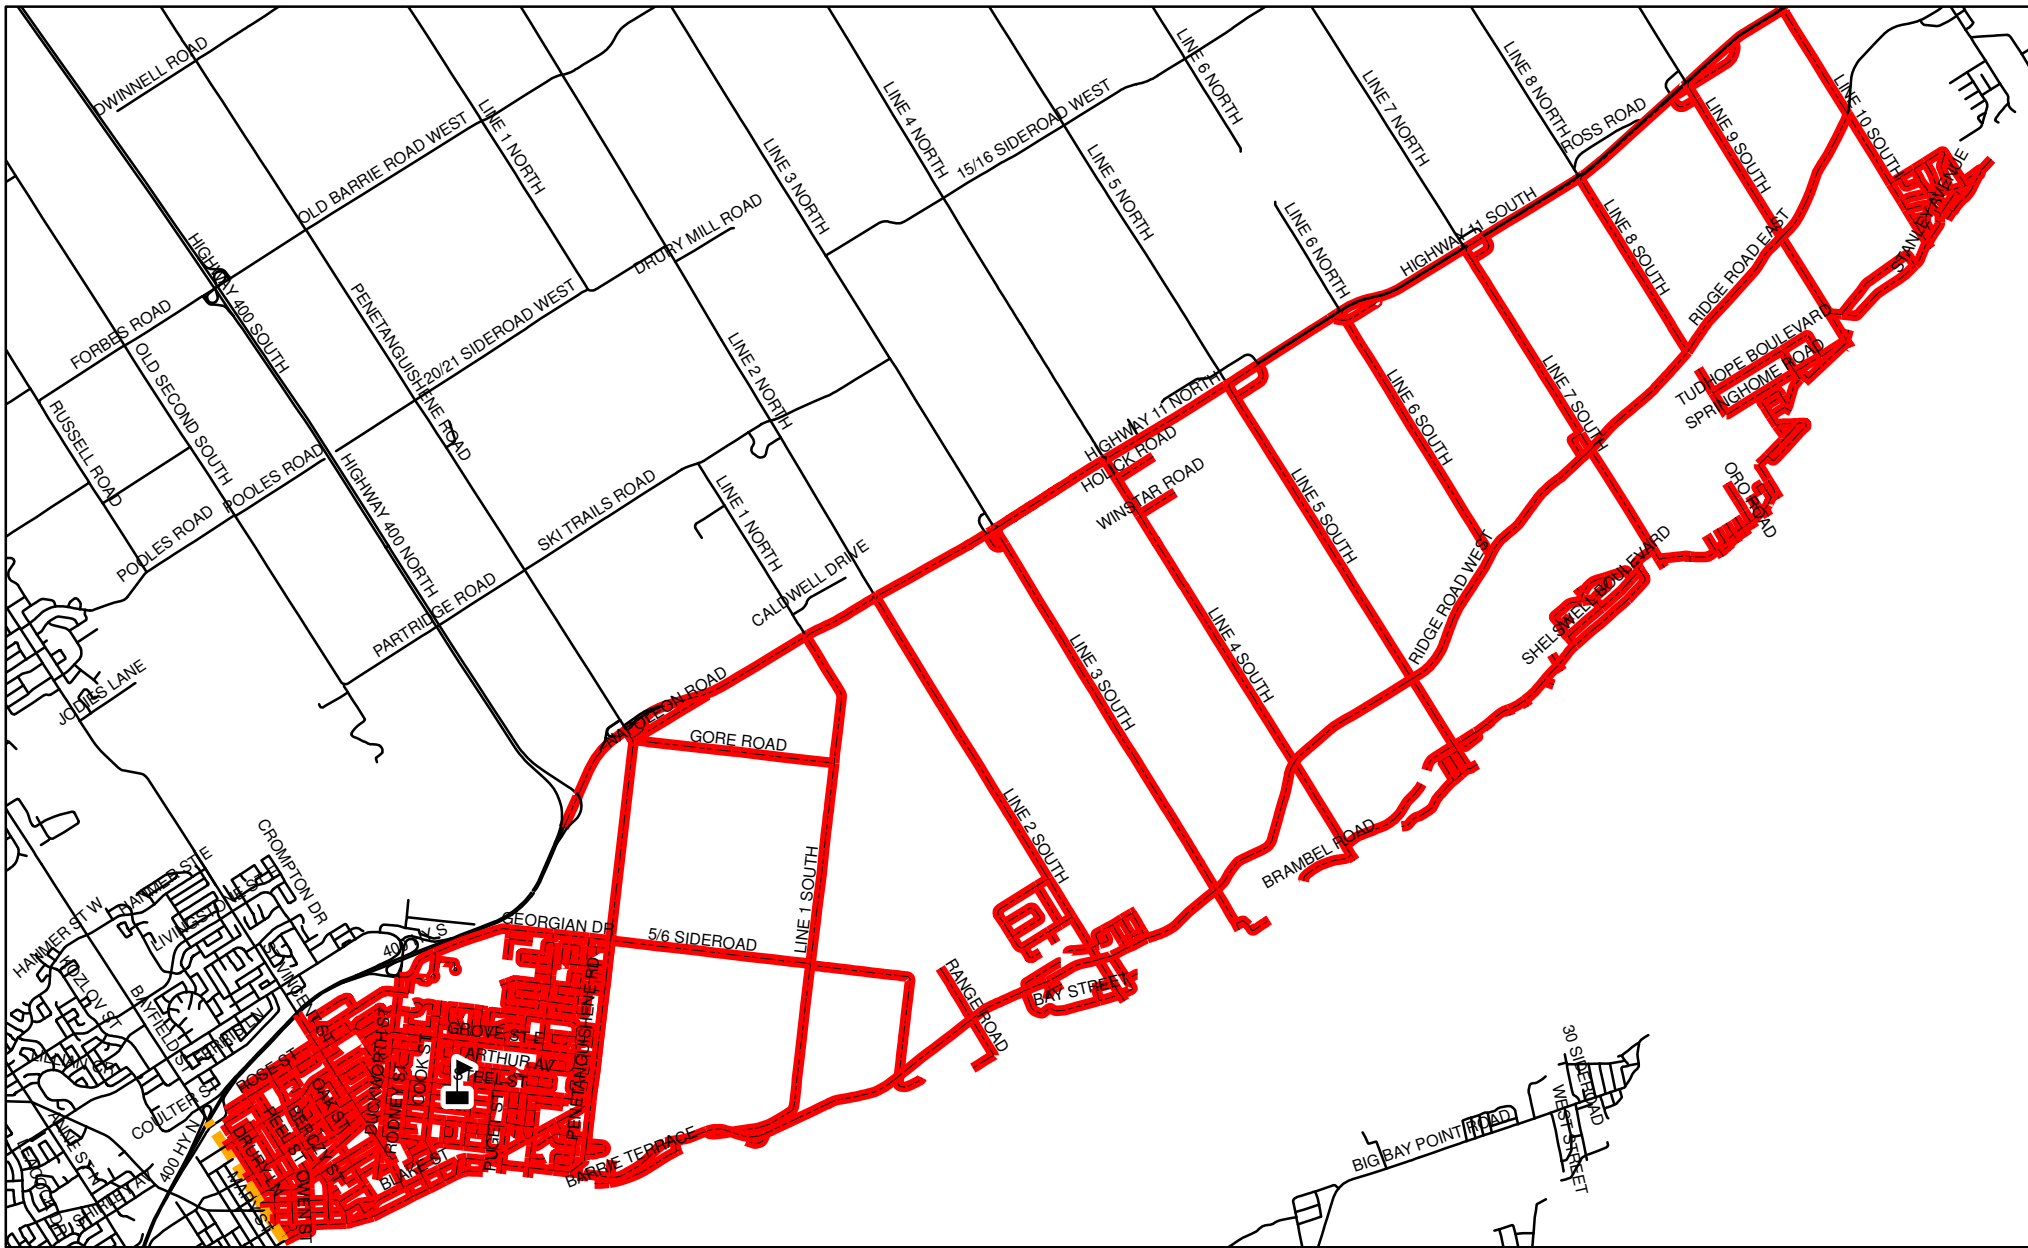

ST. MONICA'S CATHOLIC ELEMENTARY SCHOOL BOUNDARY MAP

Legend

- Elementary School
- Roads
- St. Monica's
- St. Monica's (Odd)

Boundaries are subject to change.
Please confirm all boundary inquiries
with the Simcoe Muskoka Catholic
District School Board.

St. Monica's Catholic
Elementary School, Barrie
CATCHMENT AREA
Updated as of: August 2015