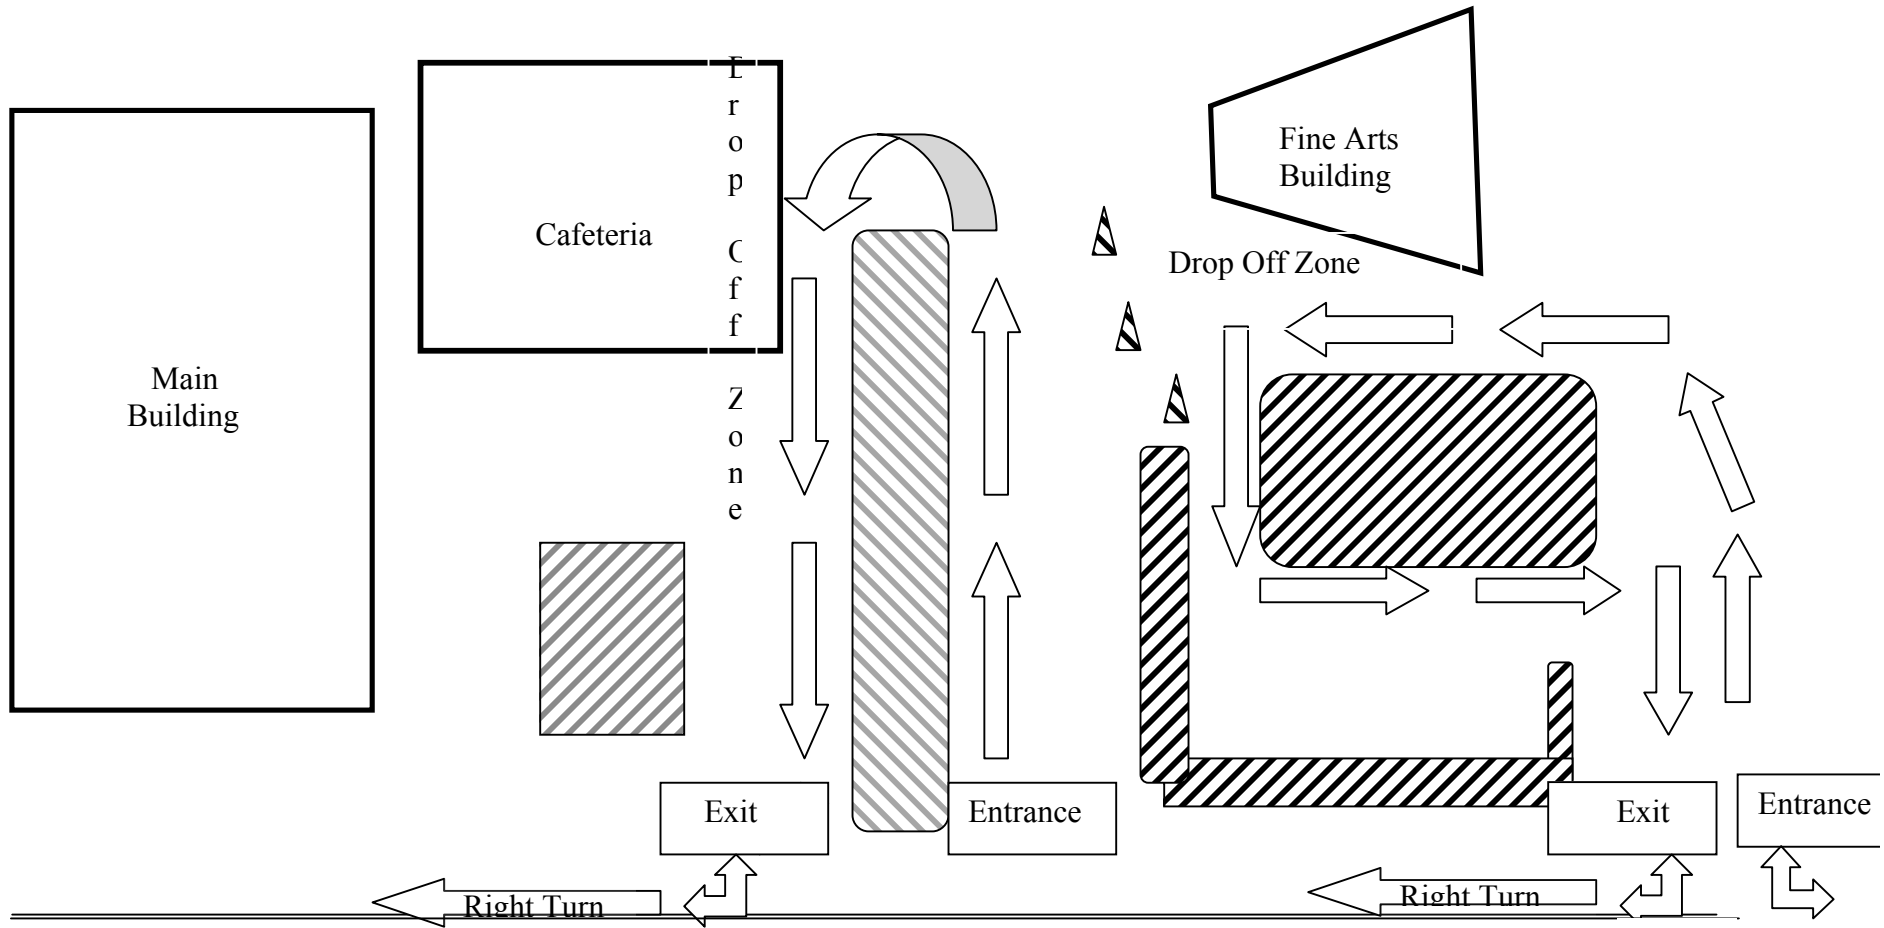

Alamo Heights Junior School Front Pick-up/Drop-off Area Traffic Patterns

N. New Braunfels Street

Cafeteria pick-up/ drop-off

1. Enter parking lot off of N. New Braunfels turning left or right. Follow circular route towards cafeteria.
2. Drop-off/ pick up student in front of cafeteria
3. Exit parking lot making a **right turn only**.

Fine Arts Building pick-up/ drop-off

1. For students needing extra time to unload instruments or art projects, enter parking lot from N. New Braunfels in right turn lane only.
2. Pick-up/ drop-off students in front of Fine Arts Building.
3. Exit parking lot making a **right turn only**.